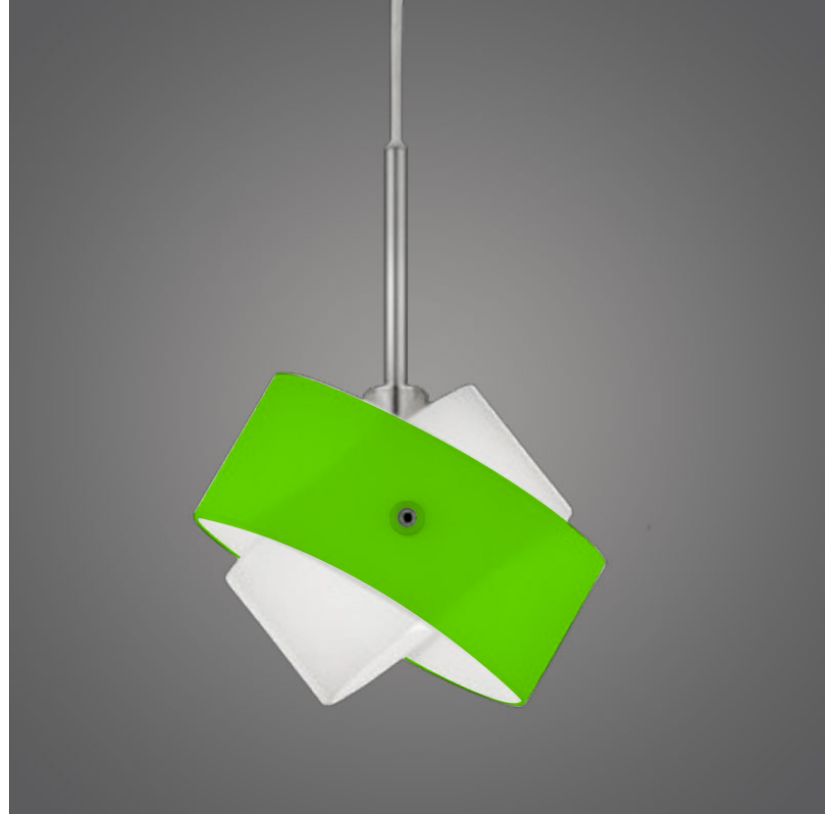

TOURBILLON SUSPENSION

D81104

PROJECT

TYPE

NOTES

QUANTITY

DATE

GENERAL

Series: Tourbillon

Brand: Panzeri

Division: Design

Mounting Type: Suspension

Mounting Location: Ceiling

Subcategory: Pendant

PHYSICAL

Shape: Abstract

Diameter (mm): 140

Diameter (in): 5 1/2

Height (mm): 120

Height (in): 4 3/4

Max. Overall Height (mm): 2120

Max. Overall Height (in): 83 1/16

Light Distribution: Omnidirectional

Weight (kg): 0.5

Weight (lbs): 1

Diffuser: White & Green Glass

Fixture Finish: NIC

Fixture Material: Metal

ELECTRICAL

Number of Lamps: 1

Lamp Type: LED Retrofit

Lamp Shape: T4

Bulb Included: Bulb Not Included

Total Output Wattage (W): 3

Max. Wattage Per Lamp (W): 3

Lamp Base: G9

Input Voltage (V): 120

LED

OPTICAL

RATINGS AND CERTIFICATIONS

Certified By: CSA Certified to UL and CSA Standards

IP rating: IP20