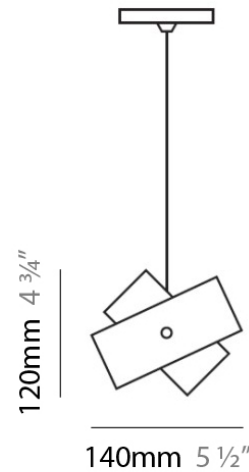

TOURBILLON SUSPENSION

D81100

GENERAL

Series: Tourbillon
Brand: Panzeri
Division: Design
Mounting Type: Suspension
Mounting Location: Ceiling
Subcategory: Pendant

PHYSICAL

Shape: Abstract
Diameter (mm): 140
Diameter (in): 5 1/2
Height (mm): 120
Height (in): 4 3/4
Max. Overall Height (mm): 2120
Max. Overall Height (in): 83 7/16
Light Distribution: Omnidirectional
Weight (kg): 0.5
Weight (lbs): 1
Diffuser: White Glass
Fixture Finish: NIC
Fixture Material: Metal

ELECTRICAL

Number of Lamps: 1
Lamp Type: LED Retrofit
Lamp Shape: T4
Bulb Included: Bulb Not Included
Total Output Wattage (W): 3
Max. Wattage Per Lamp (W): 3
Lamp Base: G9
Input Voltage (V): 120

LED

OPTICAL

RATINGS AND CERTIFICATIONS

Certified By: CSA Certified to UL and CSA Standards
IP rating: IP20

PROJECT	_____
TYPE	_____
NOTES	_____
QUANTITY	_____
DATE	_____