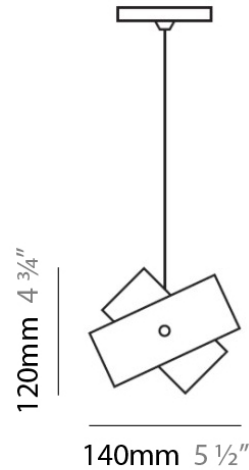

TOURBILLON SUSPENSION

D81101

GENERAL

Series: Tourbillon

Brand: Panzeri

Division: Design

Mounting Type: Suspension

Mounting Location: Ceiling

Subcategory: Pendant

PHYSICAL

Shape: Abstract

Diameter (mm): 140

Diameter (in): 5 1/2

Height (mm): 120

Height (in): 4 3/4

Max. Overall Height (mm): 2120

Max. Overall Height (in): 83 7/16

Light Distribution: Omnidirectional

Weight (kg): 0.5

Weight (lbs): 1

Diffuser: White & Black Glass

Fixture Finish: NIC

Fixture Material: Metal

ELECTRICAL

Number of Lamps: 1

Lamp Type: LED Retrofit

Lamp Shape: T4

Bulb Included: Bulb Not Included

Total Output Wattage (W): 3

Max. Wattage Per Lamp (W): 3

Lamp Base: G9

Input Voltage (V): 120

LED

OPTICAL

RATINGS AND CERTIFICATIONS

Certified By: CSA Certified to UL and CSA Standards

IP rating: IP20

PROJECT

TYPE

NOTES

QUANTITY

DATE