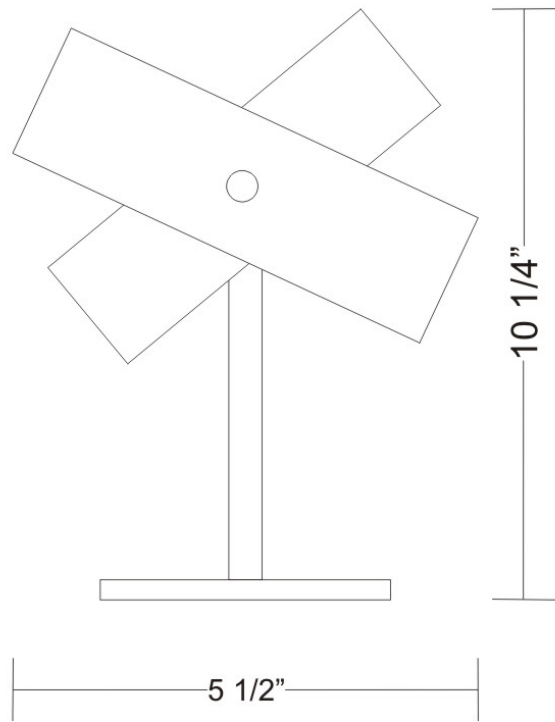

PROJECT	
TYPE	
NOTES	
QUANTITY	
DATE	

TOURBILLON PORTABLE

D84114

GENERAL

Series: Tourbillon
Brand: Panzeri
Division: Design
Mounting Type: Portable
Mounting Location: Table
Subcategory: Table

PHYSICAL

Diameter (mm): 140
Diameter (in): 5.5
Height (mm): 260
Height (in): 10 1/4
Weight (kg): 2.72
Weight (lbs): 6
Diffuser: White & Orange Blown Glass
Fixture Material: Metal

ELECTRICAL

Number of Lamps: 1
Lamp Type: LED Retrofit / Halogen
Lamp Shape: T4
Bulb Included: Bulb Not Included
Total Output Wattage (W): 6 / 35
Max. Wattage Per Lamp (W): 6 / 35
Lamp Base: G9
Input Voltage (V): 120

LED

OPTICAL

RATINGS AND CERTIFICATIONS

Certified By: CSA Certified to UL and CSA Standards
IP rating: IP20