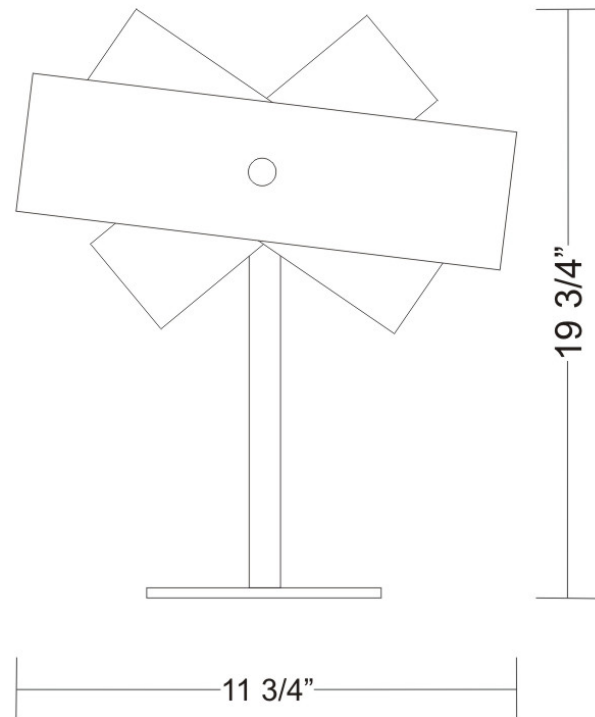

TOURBILLON PORTABLE

D84117

PROJECT _____

TYPE _____

NOTES _____

QUANTITY _____

DATE _____

GENERAL

Series: Tourbillon

Brand: Panzeri

Division: Design

Mounting Type: Portable

Mounting Location: Table

Subcategory: Table

PHYSICAL

Diameter (mm): 298

Diameter (in): 11.75

Height (mm): 502

Height (in): 19 ³/₄

Diffuser: White & Black Blown Glass

Fixture Material: Metal

ELECTRICAL

Number of Lamps: 1

Lamp Type: LED Retrofit

Lamp Shape: G25

Bulb Included: Bulb Not Included

Total Output Wattage (W): 18

Max. Wattage Per Lamp (W): 18

Lamp Base: E26

Dimming: Non-Dimmable

Input Voltage (V): 120

LED

OPTICAL

RATINGS AND CERTIFICATIONS

Certified By: CSA Certified to UL and CSA Standards

IP rating: IP20

D