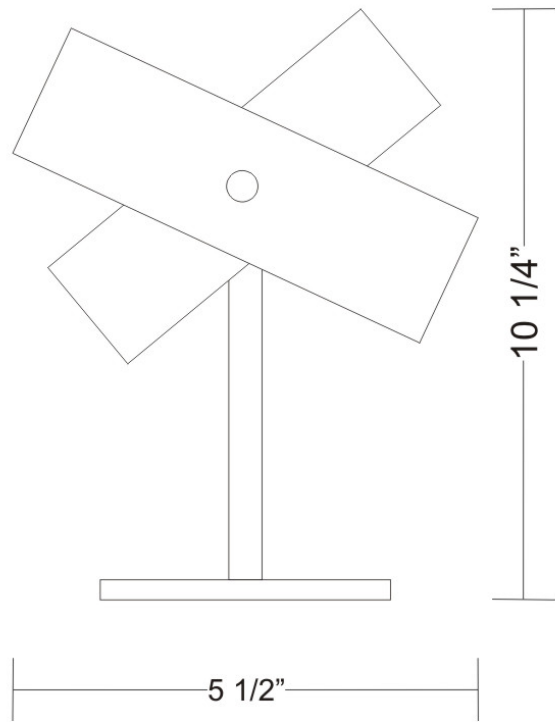

TOURBILLON PORTABLE

D84114

GENERAL

Series: Tourbillon
Brand: Panzeri
Division: Design
Mounting Type: Portable
Mounting Location: Table
Subcategory: Table

PHYSICAL

Diameter (mm): 140
Diameter (in): 5.5
Height (mm): 260
Height (in): 10 1/4
Weight (kg): 2.72
Weight (lbs): 6
Diffuser: White & Orange Blown Glass
Fixture Material: Metal

ELECTRICAL

Number of Lamps: 1
Lamp Type: LED Retrofit / Halogen
Lamp Shape: T4
Bulb Included: Bulb Not Included
Total Output Wattage (W): 6 / 35
Max. Wattage Per Lamp (W): 6 / 35
Lamp Base: G9
Input Voltage (V): 120

LED

OPTICAL

RATINGS AND CERTIFICATIONS

Certified By: CSA Certified to UL and CSA Standards
IP rating: IP20

PROJECT	
TYPE	
NOTES	
QUANTITY	
DATE